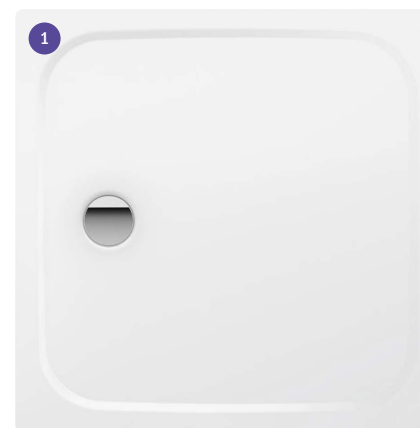

Shower tray	Kaldewei Cayonoplan, square or rectangle, 90×90 cm, 100×80 cm, 110×80 cm, 160×80 cm, 150×90 cm	(1)
Radiator	Zehnder Aura, towel rail radiator, 120×50 cm, white	(2)
Timer	Musa Eco 2, chrono-thermostat with maximum power	(3)