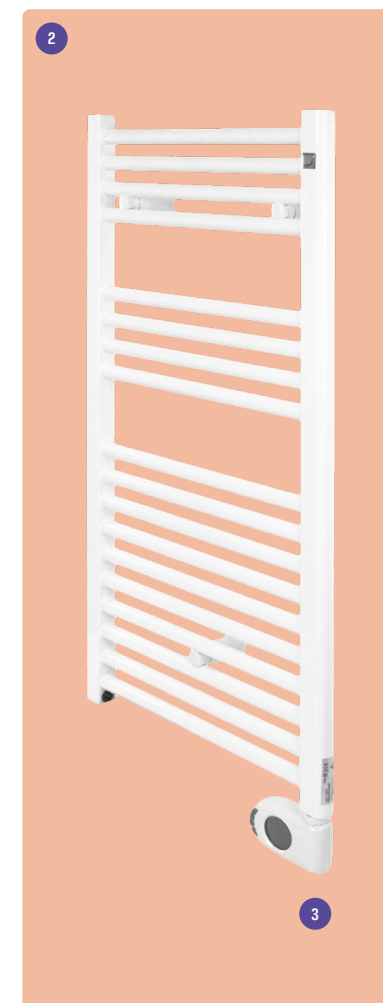

Shower tray	Kaldewei Cayonoplan, square or rectangle, 90×90 cm, 100×80 cm, 110×80 cm, 160×80 cm, 150×90 cm	(1)
Radiator	Zehnder Aura, towel rail radiator, 120×50 cm, white	(2)
Timer	Musa Eco 2, chrono-thermostat with maximum power	(3)