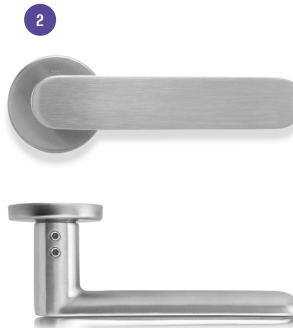

CONNECT
VRŠOVICE

Apartment standards

NEOCITY + DARAMIS

Type	SAPELI Elegant SECURO	
Specifications	Thickness 57 mm	
	Safety class RC3, EI30/DP3+S, 37dB, Insulation II.	
	Steel security and fireproof frame SAP865 for additional assembly in RAL colors	
	Panoramic peephole with cover	
	Solid oak threshold with seal	
Design	CPL Dub Natura, from hallway (1)	
	CPL Smooth White, from inside (2)	
Door Hardware	Security door hardware, Handle/ Knob NOVA brushed steel, rose (3)	
		 

Door type	SAPELI Elegant M10, flush doors
Model	Single two-way door
	Unrebated
	NORMAL tunnel-type wooden doorframe
Design	White Premium (1)
Hinges	Sapeli SAPTEC 34, concealed hinges
Door hardware	M&T NOVA, stainless (2)
	Bathroom + toilet: Bathroom lock Master bedroom: Lever lock Other rooms: Without lock and escutcheon

Door type	SAPELI Elegant 40, flush doors
Model	Single two-way door
	Unrebated
	NORMAL tunnel-type wooden doorframe
Design	White Premium (1)
Hinges	Sapeli SAPTEC 34, concealed hinges
Door hardware	M&T NOVA, round thumbturn, stainless steel (2)