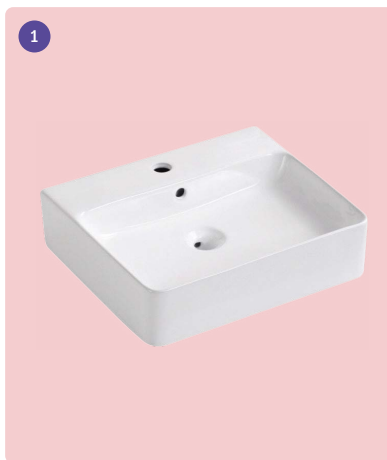

Material properties (wall and floor tile)

Sintered, rectified and frost-resistant tile

Dimensions: 60×120 mm

Glossy Surface

Wear resistance rating: PEI 4, slip resistance: R9

Thickness: 8.5 mm

Wall-hung washbasin	La Futura S-Joy 2.0 , 60×42 cm, white (1)
Wall-hung handrinse basin	La Futura U-Joy 2.0 , without overflow, left/right, 40×22 cm, white (2)
Basin waste and bottle trap	La Futura , round, diameter: 32 mm, stainless steel design (3)
Wall-hung toilet	La Futura U-Joy 2.0 , Rimless Twist Flush, including slim soft-close seat and cover, white (4)
Control button	Alcadrain M570 , 247×165×5,5 mm, glossy white (5)
Washbasin vanity unit	La Futura Aqualine S-Joy 2.0 , 60 cm, oak laminate (6)
Mirror	La Futura Islands Square , Black LED framed mirror, 60 × 80 cm (7)

<p>Basin tap</p>	<p>La Futura Inoxia 110, without waste set, stainless steel</p>	<p>(1)</p>			
<p>Concealed shower mixer, single-lever</p>	<p>La Futura Inoxia, concealed body included, stainless steel</p>	<p>(2)</p>			
<p>Concealed shower mixer, double-lever</p>	<p>La Futura Inoxia, concealed body included, stainless steel</p>	<p>(3)</p>			
<p>Shower head</p>	<p>La Futura Inoxia, three jet modes, stainless steel design</p>	<p>(4)</p>			
<p>Shower hose</p>	<p>La Futura Inoxia, 1,5 m</p>	<p>(5)</p>			
<p>Shower bar</p>	<p>La Futura Inoxia</p>	<p>(6)</p>			
<p>Shower outlet elbow with shower holder</p>	<p>La Futura Inoxia</p>	<p>(7)</p>			
<p>Shower outlet elbow</p>	<p>La Futura Inoxia</p>	<p>(8)</p>			