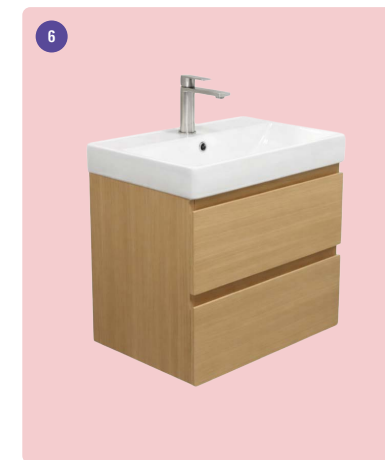

Material properties (wall and floor tile)

Sintered, rectified and frost-resistant tile

Dimensions: 60×120 mm

Glossy Surface

Wear resistance rating: PEI 4, slip resistance: R9

Thickness: 8.5 mm

Wall-hung washbasin	La Futura S-Joy 2.0 , 60×42 cm, white (1)
Wall-hung handrinse basin	La Futura U-Joy 2.0 , without overflow, left/right, 40×22 cm, white (2)
Basin waste and bottle trap	La Futura , round, diameter: 32 mm, stainless steel design (3)
Wall-hung toilet	La Futura U-Joy 2.0 , Rimless Twist Flush, including slim soft-close seat and cover, white (4)
Control button	Alcadrain M570 , 247×165×5,5 mm, glossy white (5)
Washbasin vanity unit	La Futura Aqualine S-Joy 2.0 , 60 cm, oak laminate (6)
Mirror	La Futura Islands Square , Black LED framed mirror, 60 × 80 cm (7)