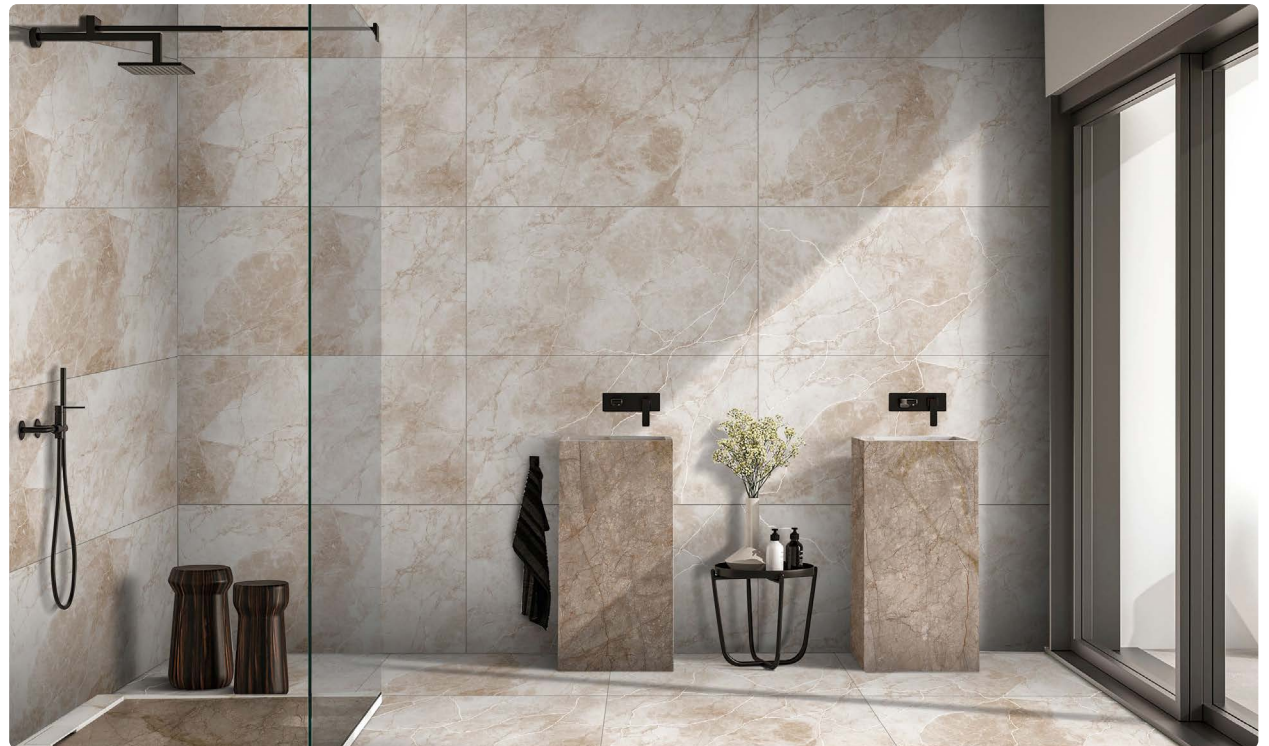

4

La Futura Navona Crema (stone design)

Wall and floor
tiles

La Futura All Nature

Colour

Navona Crema (1)

Material
properties
(wall and floor
tile)

Sintered, rectified, frost-resistant tile

Dimensions: 60×120 mm

Matte bas-relief surface

Wear resistance rating: PEI 4, slip
resistance: R9

Thickness: 8.5 mm