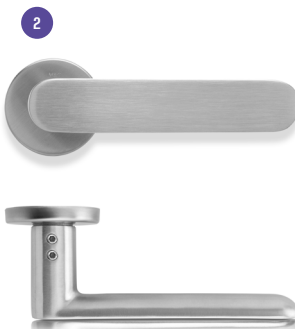

CONNECT
VRŠOVICE

Apartment standards

NEOCITY + DARAMIS

Type	SAPELI Elegant SECURO	
Specifications	<p>Thickness 57 mm</p> <hr/> <p>Safety class RC3, EI30/DP3+S, 37dB, Insulation II. Door frame with casing NORMAL</p> <hr/> <p>Steel security and fireproof frame SAP865 for additional assembly in RAL colors</p> <hr/> <p>Panoramic peephole with cover</p> <hr/> <p>Solid oak threshold with seal</p>	 
Design	<p>CPL Dub Natura, from hallway (1)</p> <hr/> <p>CPL Smooth White, from inside (2)</p>	
Door Hardware	<p>Security door hardware, Handle/ Knob NOVA brushed steel, rose (3)</p>	

Door type	SAPELI Elegant M10, flush doors
Model	Single two-way door
	Unrebated
	NORMAL tunnel-type wooden doorframe
Design	White Premium (1)
Hinges	Sapeli SAPTEC 34, concealed hinges
Door hardware	M&T NOVA, stainless (2)
	Bathroom + toilet: Bathroom lock Master bedroom: Lever lock Other rooms: Without lock and escutcheon

Door type	SAPELI Elegant M10, flush doors
Model	Single two-way door
	Unrebated
	NORMAL tunnel-type wooden doorframe
Design	White Premium (1)
Hinges	Sapeli SAPTEC 34, concealed hinges
Door hardware	M&T NOVA, round thumbturn, stainless steel (2)