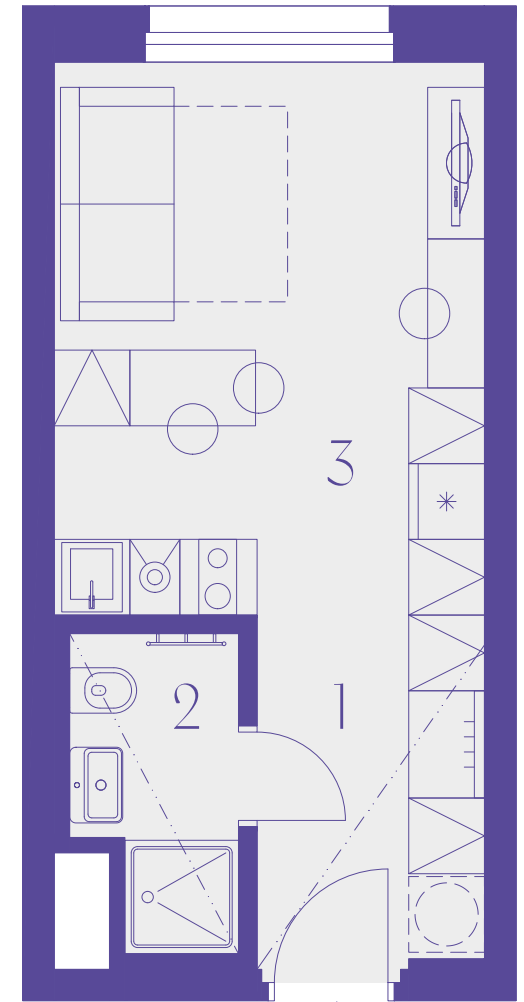

214

1+kk
24,6 sqm
1st floor

CONNECT
VRŠOVICE

BUILDING

Number	Room	sqm
1	Hallway	4,1
2	Bathroom	3,1
3	Living room + kitchen corner	16,0
Usable area		23,2
Other areas, internal walls		1,4
Floor area of the apartment		24,6
Total floor area		24,6

Project Scheme

Location on floor

View of the House

800 226 223

CONNECTVRŠOVICE.CZ

The room dimensions and other details listed here are approximate and non-binding. The furnishings and furniture depicted in the residential/commercial space are not included in any sale. The exact scope is specified in the sales contract. The investor reserves the right to make adjustments