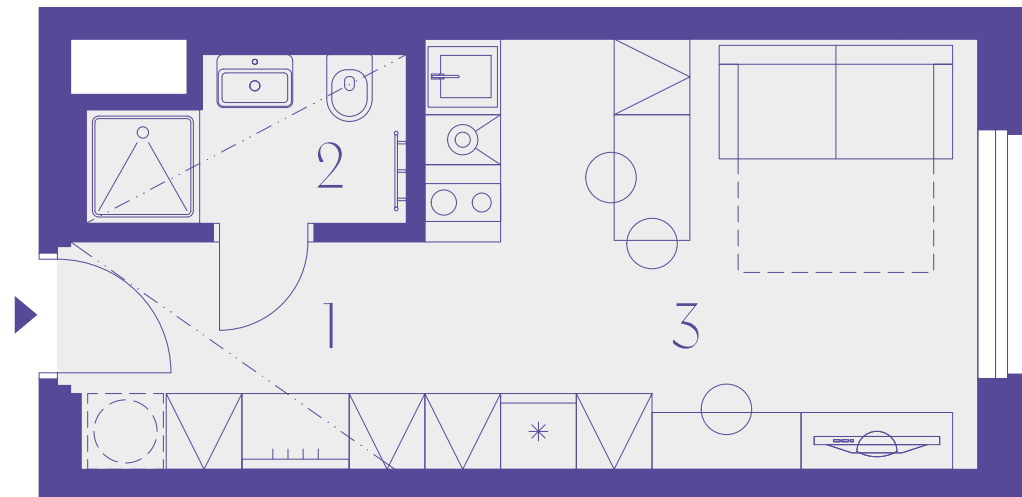

445

1+kk
24,6 sqm
4th floor

CONNECT
VRŠOVICE

BUILDING

Number	Room	sqm
1	Hallway	4,1
2	Bathroom	3,1
3	Living room + kitchen corner	16,0
Usable area		23,2
Other areas, internal walls		1,4
Floor area of the apartment		24,6
Total floor area		24,6

Project Scheme

Location on floor

View of the House

800 226 223

CONNECTVRŠOVICE.CZ

The room dimensions and other details listed here are approximate and non-binding. The furnishings and furniture depicted in the residential/commercial space are not included in any sale. The exact scope is specified in the sales contract. The investor reserves the right to make adjustments