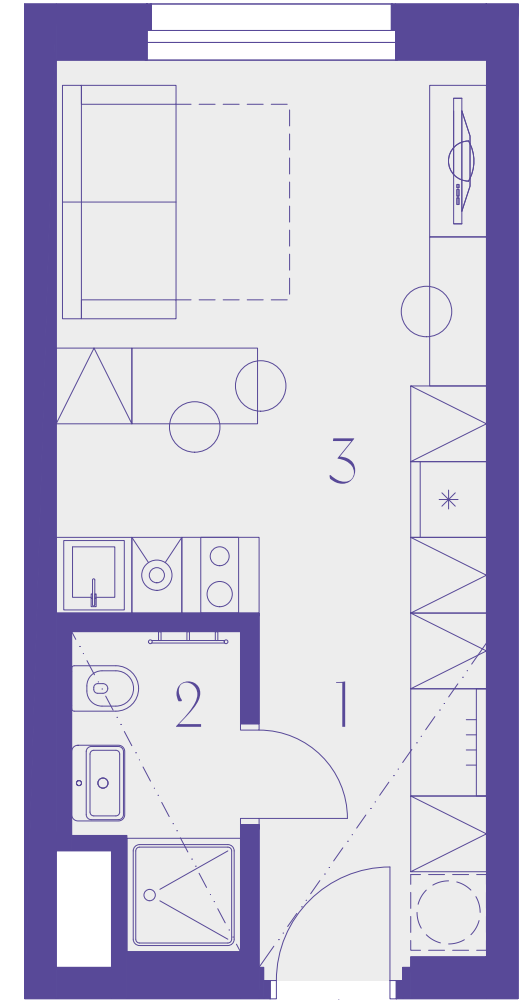

644

1+kk
24,6 sqm
4th floor

CONNECT
VRŠOVICE

BUILDING

Number	Room	sqm
1	Hallway	4,1
2	Bathroom	3,1
3	Living room + kitchen corner	16,0
Usable area		23,2
Other areas, internal walls		1,4
Floor area of the apartment		24,6
Total floor area		24,6

Project Scheme

Location on floor

View of the House

800 226 223

CONNECTVRŠOVICE.CZ

The room dimensions and other details listed here are approximate and non-binding. The furnishings and furniture depicted in the residential/commercial space are not included in any sale. The exact scope is specified in the sales contract. The investor reserves the right to make adjustments