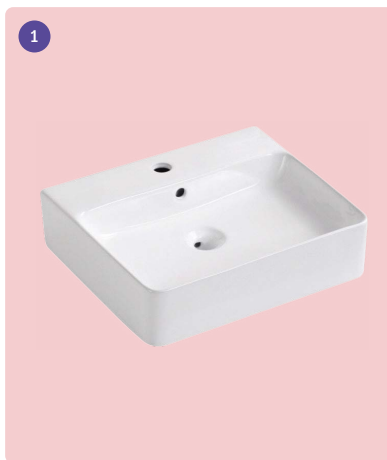

Material properties (wall and floor tile)

Sintered, rectified and frost-resistant tile

Dimensions: 60×120 mm

Glossy Surface

Wear resistance rating: PEI 4, slip resistance: R9

Thickness: 8.5 mm

Wall-hung washbasin	La Futura S-Joy 2.0 , 60×42 cm, white (1)
Wall-hung handrinse basin	La Futura U-Joy 2.0 , without overflow, left/right, 40×22 cm, white (2)
Basin waste and bottle trap	La Futura , round, diameter: 32 mm, stainless steel design (3)
Wall-hung toilet	La Futura U-Joy 2.0 , Rimless Twist Flush, including slim soft-close seat and cover, white (4)
Control button	Alcadrain M570 , 247×165×5,5 mm, glossy white (5)
Washbasin vanity unit	La Futura Aqualine S-Joy 2.0 , 60 cm, oak laminate (6)
Mirror	La Futura Islands Square , Black LED framed mirror, 60 × 80 cm (7)

<p>Basin tap</p>	<p>La Futura Inoxia 110, without waste set, stainless steel</p> <p>(1)</p>			
<p>Concealed shower mixer, single-lever</p>	<p>La Futura Inoxia, concealed body included, stainless steel</p> <p>(2)</p>			
<p>Concealed shower mixer, double-lever</p>	<p>La Futura Inoxia, concealed body included, stainless steel</p> <p>(3)</p>			
<p>Shower head</p>	<p>La Futura Inoxia, three jet modes, stainless steel design</p> <p>(4)</p>			
<p>Shower hose</p>	<p>La Futura Inoxia, 1,5 m</p> <p>(5)</p>			
<p>Shower bar</p>	<p>La Futura Inoxia</p> <p>(6)</p>			
<p>Shower outlet elbow with shower holder</p>	<p>La Futura Inoxia</p> <p>(7)</p>			
<p>Shower outlet elbow</p>	<p>La Futura Inoxia</p> <p>(8)</p>			