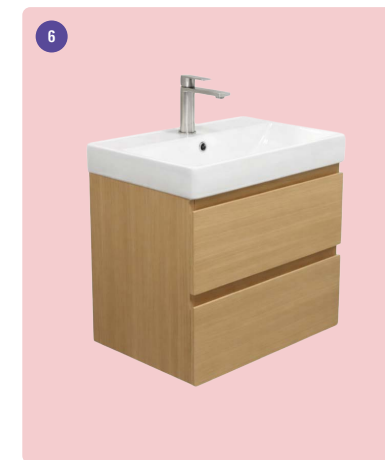

Material properties (wall and floor tile)

Sintered, rectified and frost-resistant tile

Dimensions: 60×120 mm

Glossy Surface

Wear resistance rating: PEI 4, slip resistance: R9

Thickness: 8.5 mm

Wall-hung washbasin	La Futura S-Joy 2.0 , 60×42 cm, white (1)
Wall-hung handrinse basin	La Futura U-Joy 2.0 , without overflow, left/right, 40×22 cm, white (2)
Basin waste and bottle trap	La Futura , round, diameter: 32 mm, stainless steel design (3)
Wall-hung toilet	La Futura U-Joy 2.0 , Rimless Twist Flush, including slim soft-close seat and cover, white (4)
Control button	Alcadrain M570 , 247×165×5,5 mm, glossy white (5)
Washbasin vanity unit	La Futura Aqualine S-Joy 2.0 , 60 cm, oak laminate (6)
Mirror	La Futura Islands Square , Black LED framed mirror, 60 × 80 cm (7)

<p>Basin tap</p>	<p>La Futura Inoxia 110, without waste set, stainless steel</p> <p>(1)</p>			
<p>Concealed shower mixer, single-lever</p>	<p>La Futura Inoxia, concealed body included, stainless steel</p> <p>(2)</p>			
<p>Concealed shower mixer, double-lever</p>	<p>La Futura Inoxia, concealed body included, stainless steel</p> <p>(3)</p>			
<p>Shower head</p>	<p>La Futura Inoxia, three jet modes, stainless steel design</p> <p>(4)</p>			
<p>Shower hose</p>	<p>La Futura Inoxia, 1,5 m</p> <p>(5)</p>			
<p>Shower bar</p>	<p>La Futura Inoxia</p> <p>(6)</p>			
<p>Shower outlet elbow with shower holder</p>	<p>La Futura Inoxia</p> <p>(7)</p>			
<p>Shower outlet elbow</p>	<p>La Futura Inoxia</p> <p>(8)</p>			