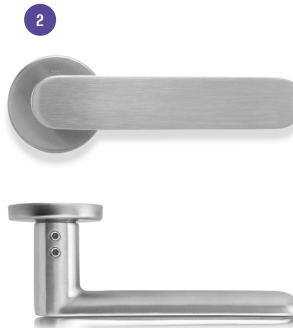

CONNECT
VRŠOVICE

Apartment standards

NEOCITY + DARAMIS

Type	SAPELI Elegant SECURO	
Specifications	Thickness 57 mm	
	Safety class RC3, EI30/DP3+S, 37dB, Insulation II. Door frame with casing NORMAL	
	Steel security and fireproof frame SAP865 for additional assembly in RAL colors	
	Panoramic peephole with cover	
	Solid oak threshold with seal	
Design	CPL Dub Natura, from hallway (1)	
	CPL Smooth White, from inside (2)	
Door Hardware	Security door hardware, Handle/ Knob NOVA brushed steel, rose (3)	
		 

Door type	SAPELI Elegant M10, flush doors
Model	Single two-way door
	Unrebated
	NORMAL tunnel-type wooden doorframe
Design	White Premium (1)
Hinges	Sapeli SAPTEC 34, concealed hinges
Door hardware	M&T NOVA, stainless (2)
	Bathroom + toilet: Bathroom lock Master bedroom: Lever lock Other rooms: Without lock and escutcheon

Door type	SAPELI Elegant M10, flush doors
Model	Single two-way door
	Unrebated
	NORMAL tunnel-type wooden doorframe
Design	White Premium (1)
Hinges	Sapeli SAPTEC 34, concealed hinges
Door hardware	M&T NOVA, round thumbturn, stainless steel (2)